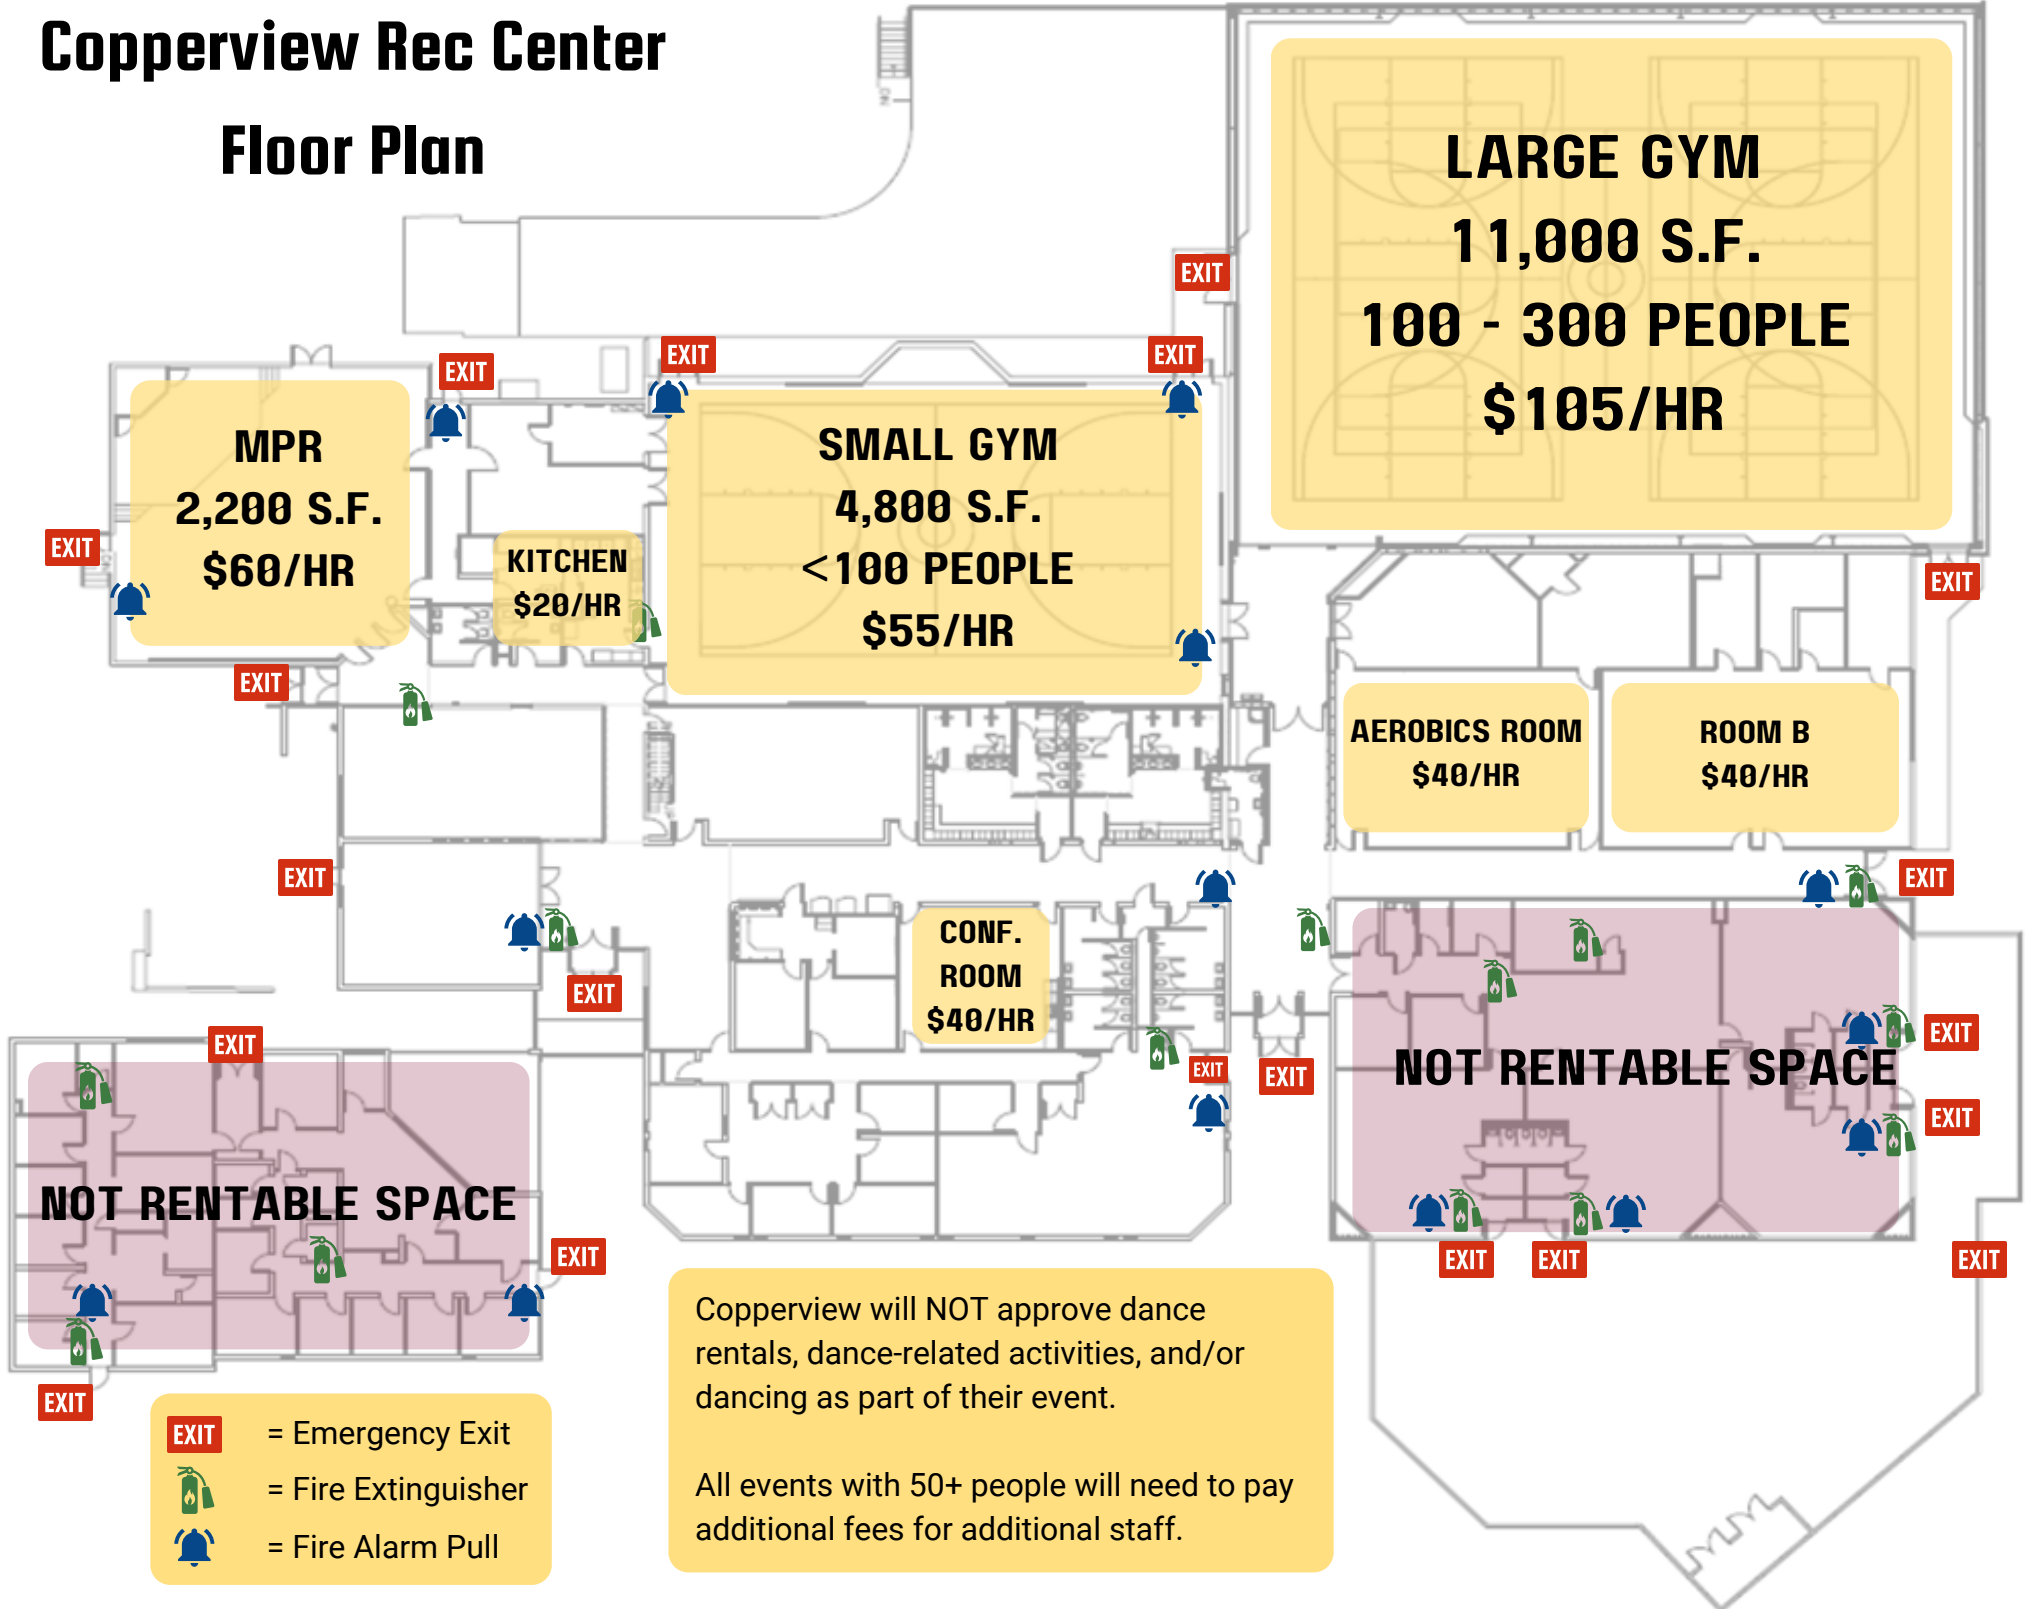

Copperview Rec Center

Floor Plan

Copperview will NOT approve dance rentals, dance-related activities, and/or dancing as part of their event.

All events with 50+ people will need to pay additional fees for additional staff.

- EXIT** = Emergency Exit
-  = Fire Extinguisher
-  = Fire Alarm Pull